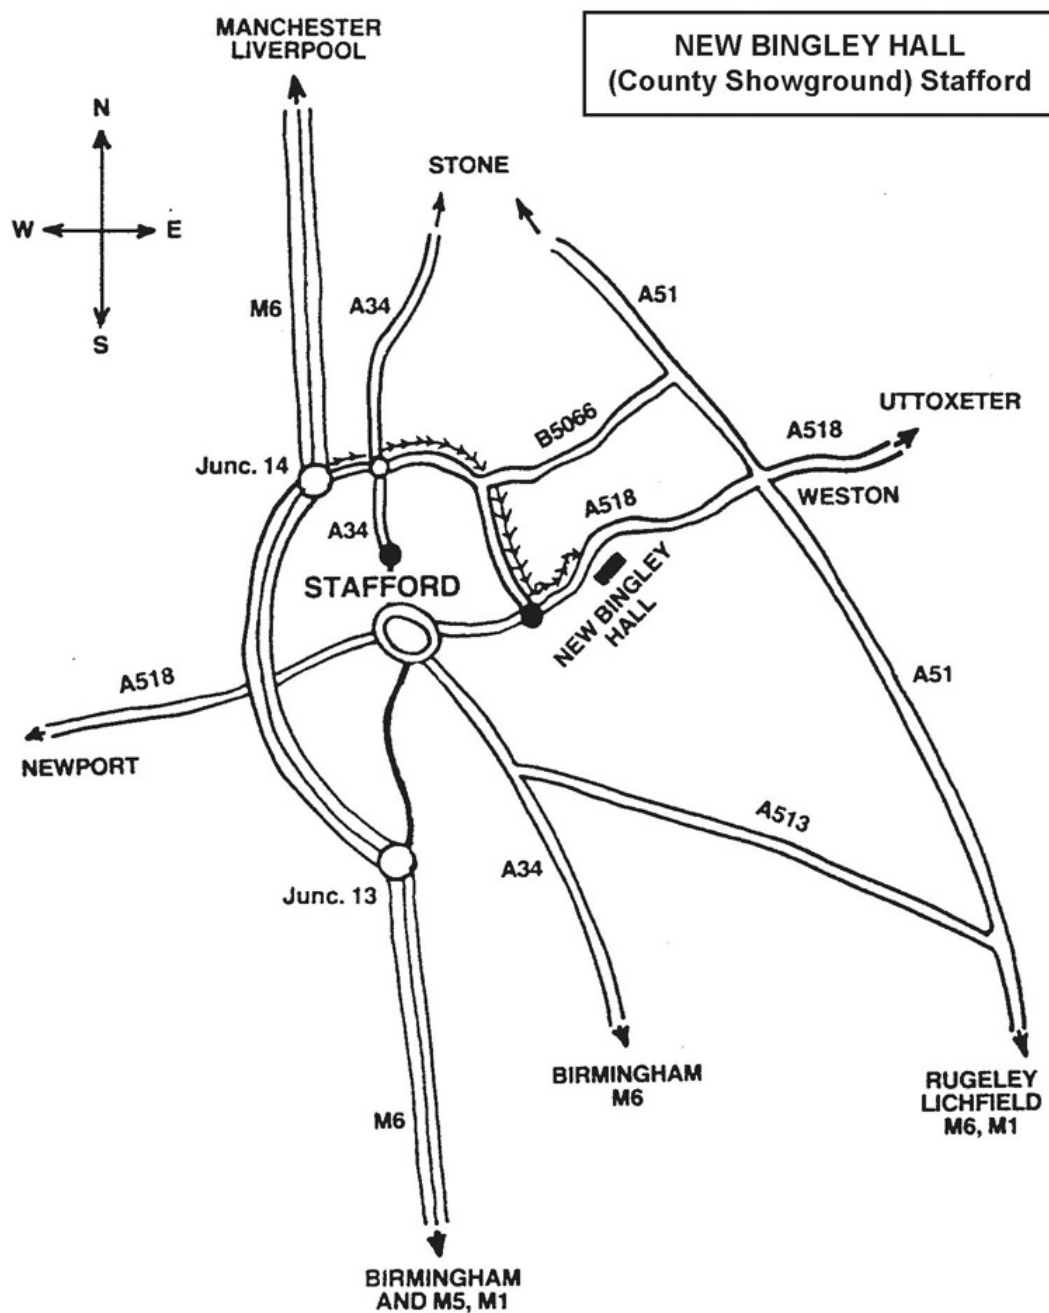

## The MBHC Scent Day – Venue Directions

The venue is about 10 minutes from the M6 situated on the A518. Leave M6 at Junction 14.

The venue (County Showground) can also be reached via the A34 and A51.